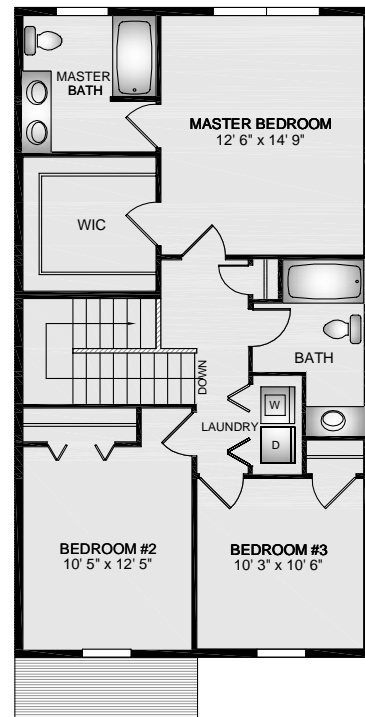

- Approximately 1,593 Finished Square Feet Unit
- Spacious Living Room & Dining Room
- Second Floor Laundry
- Large Master Suite w/ Full Bathroom
- One Car Garage/ Full Basement

First Floor

Second Floor