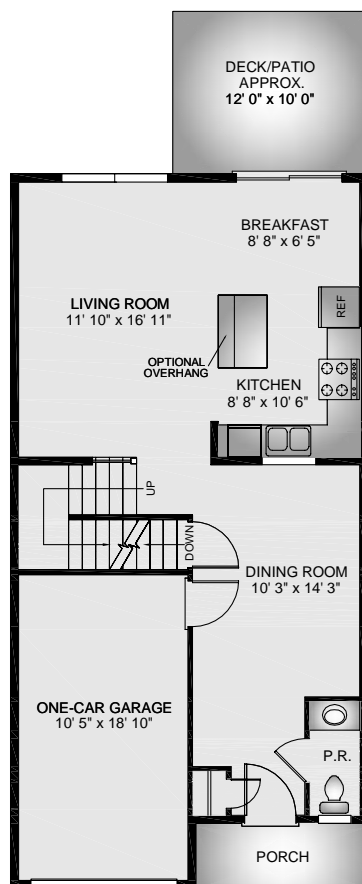

- Approximately 1,593 Finished Square Feet Unit
- Spacious Living Room & Dining Room
- Second Floor Laundry
- Large Master Suite w/ Full Bathroom
- One Car Garage/ Full Basement

First Floor

Second Floor