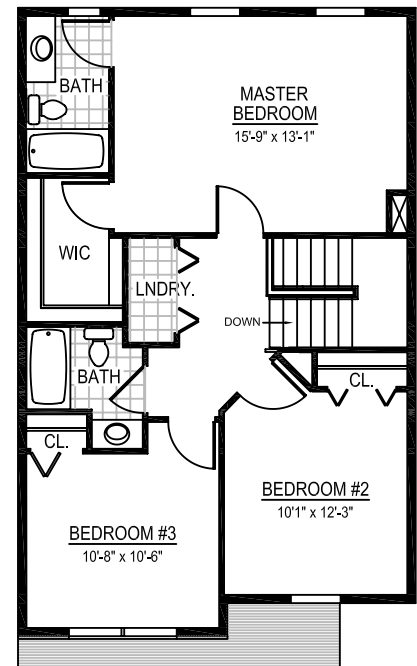

Mallard

INTERIOR UNIT

- *Approx. 2,050 Finished Square Feet Interior Unit*
- *Kitchen with Island Opens to Formal Dining Room*
- *Spacious Family Room and Living Room*
- *Convenient Second Floor Laundry*
- *Integral One and a Half Car Garage*

*Silver Creek
at
Hampden*

Lower Level

First Floor

Second Floor