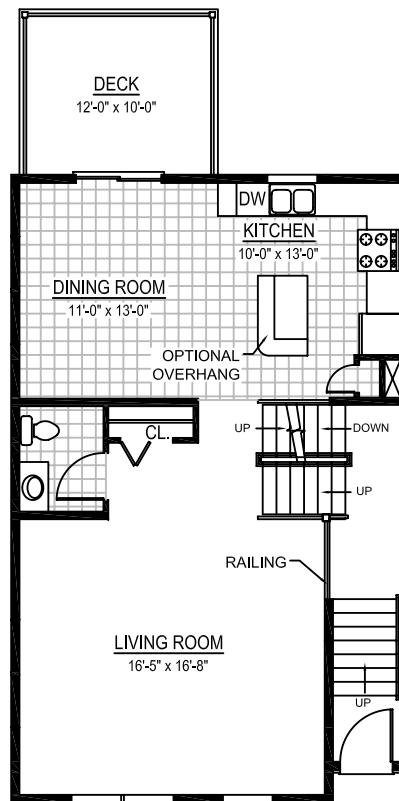

Mallard

INTERIOR UNIT

- *Approx. 2,050 Finished Square Feet Interior Unit*
- *Kitchen with Island Opens to Formal Dining Room*
- *Spacious Family Room and Living Room*
- *Convenient Second Floor Laundry*
- *Integral One and a Half Car Garage*

*Silver Creek
at
Hampden*

Lower Level

First Floor

Second Floor