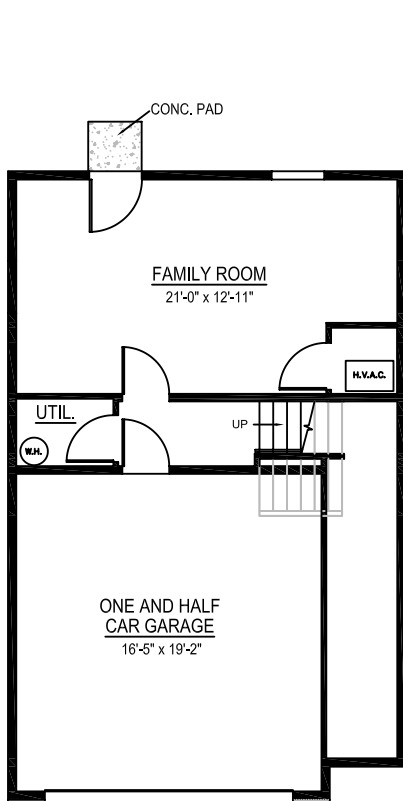

Mallard

INTERIOR UNIT

- *Approx. 2,050 Finished Square Feet Interior Unit*
- *Kitchen with Island Opens to Formal Dining Room*
- *Spacious Family Room and Living Room*
- *Convenient Second Floor Laundry*
- *Integral One and a Half Car Garage*

*Silver Creek
at
Hampden*

Lower Level

First Floor

Second Floor