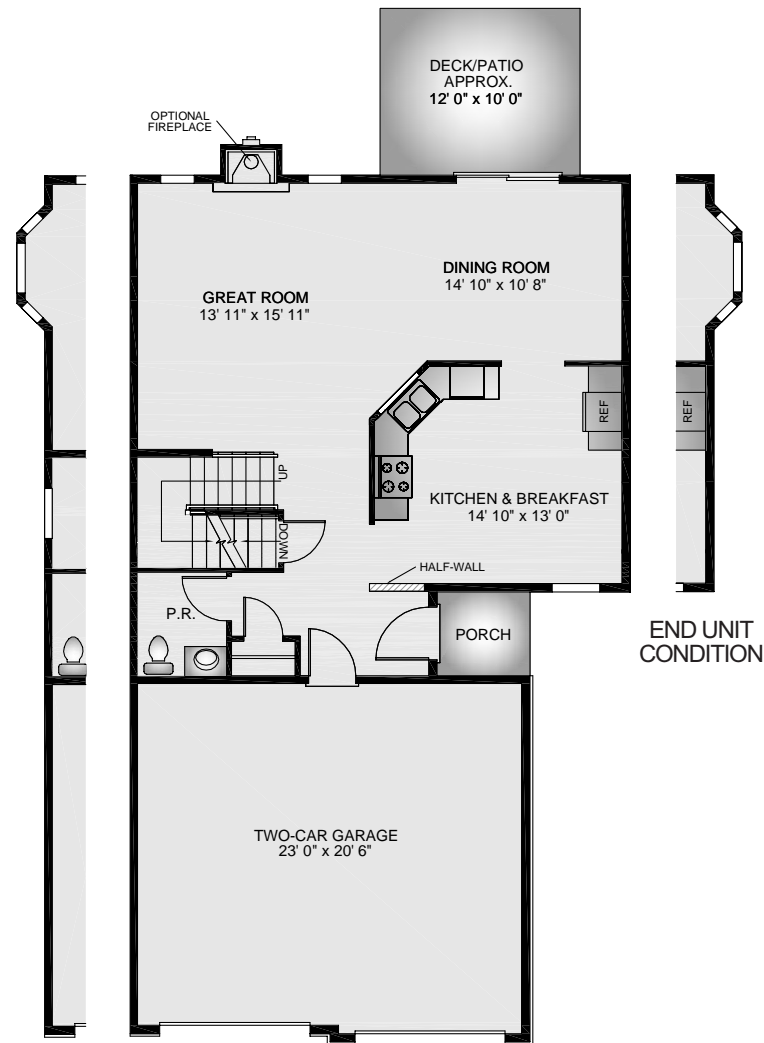

- Approximately 1,998 Finished Square Feet Unit
- Luxurious Master Bedroom with Four Piece Master Bath
- Dramatic Two Story Great Room with Palladian Window
- Beautiful Formal Dining Room
- Two Car Garage/ Full Basement

END UNIT  
CONDITION

First Floor

END UNIT  
CONDITION

Second Floor

This sheet is for illustrative purpose only and not part of a legal contract. Plans are subject to modification. Room measurements are approximate. Individual unit elevations are based on an entire building and may vary. Optional items indicated are available at additional cost. Illustration is artist's conception and may vary in precise detail. (5-28-2008) SC150-152