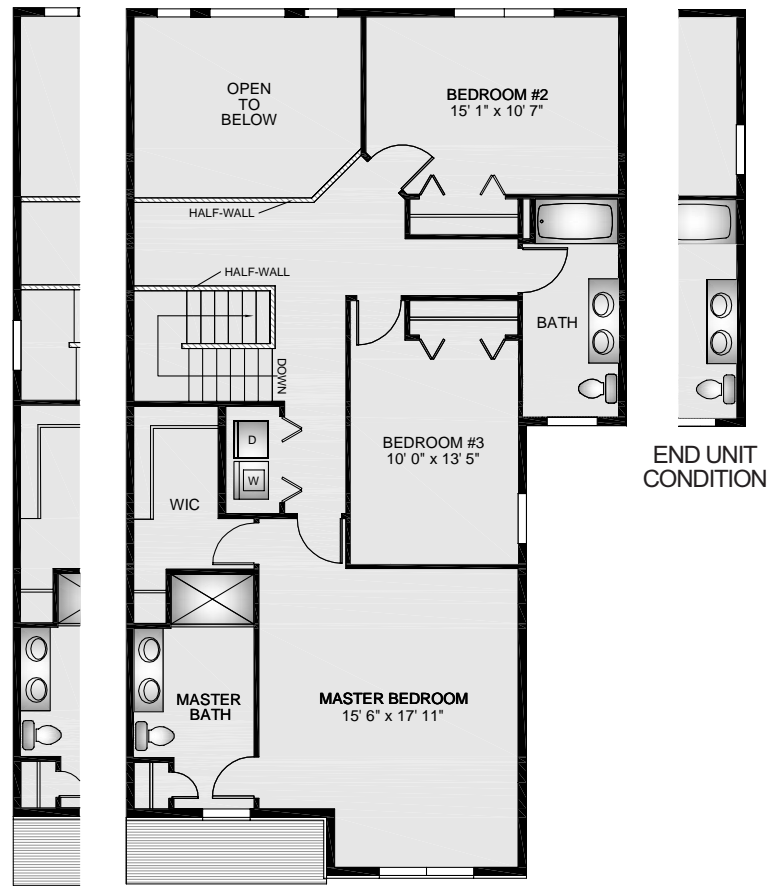

- Approximately 1,998 Finished Square Feet Unit
- Luxurious Master Bedroom with Four Piece Master Bath
- Dramatic Two Story Great Room with Palladian Window
- Beautiful Formal Dining Room
- Two Car Garage/ Full Basement

END UNIT  
CONDITION

First Floor

END UNIT  
CONDITION

Second Floor

This sheet is for illustrative purpose only and not part of a legal contract. Plans are subject to modification. Room measurements are approximate. Individual unit elevations are based on an entire building and may vary. Optional items indicated are available at additional cost. Illustration is artist's conception and may vary in precise detail. (5-28-2008) SC150-152