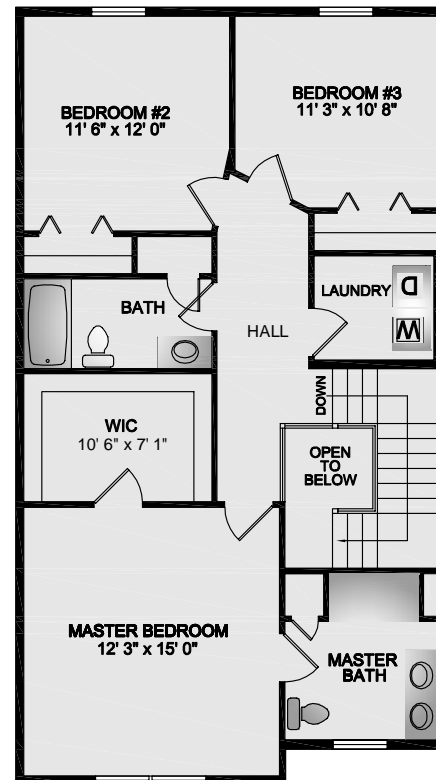

- Approximately 1,701 Finished Square Feet Unit
- Spacious Living Room and Dining Room
- Second Floor Laundry Room
- Large Master Suite with Full Bathroom
- Oversized One Car Garage/ Full Basement

First Floor

Second Floor