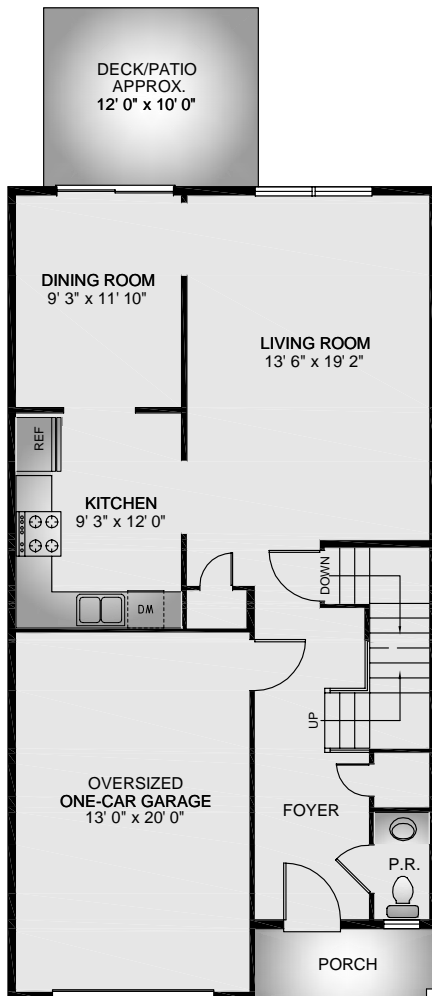

- Approximately 1,701 Finished Square Feet Unit
- Spacious Living Room and Dining Room
- Second Floor Laundry Room
- Large Master Suite with Full Bathroom
- Oversized One Car Garage/ Full Basement

First Floor

Second Floor