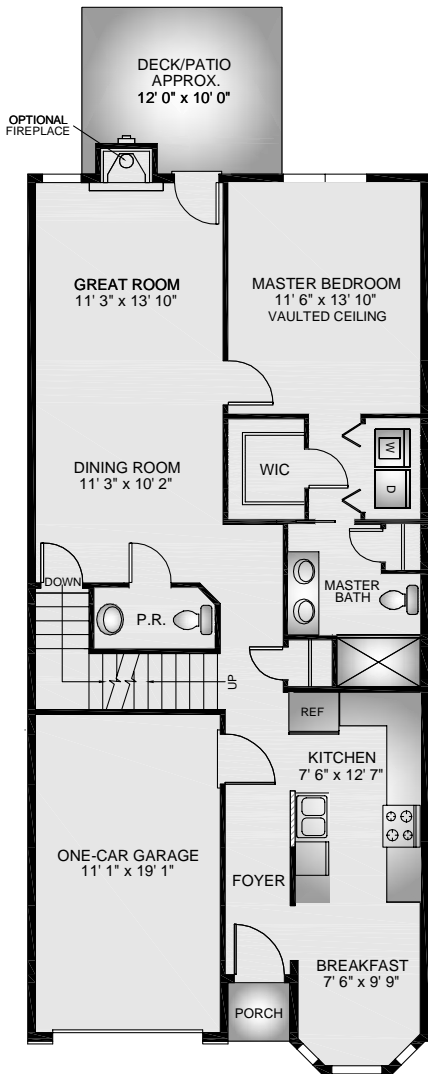

- Approximately 1,759 Finished Square Feet Unit
- Four Piece Master Bath
- Two Story Great Room with Palladian Window
- Bright, Open Loft
- One Car Garage/ Full Basement

First Floor

Second Floor