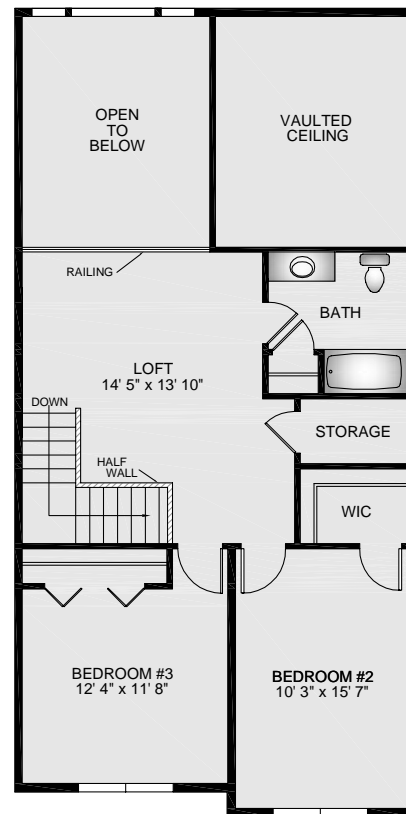

- Approximately 1,759 Finished Square Feet Unit
- Four Piece Master Bath
- Two Story Great Room with Palladian Window
- Bright, Open Loft
- One Car Garage/ Full Basement

First Floor

Second Floor