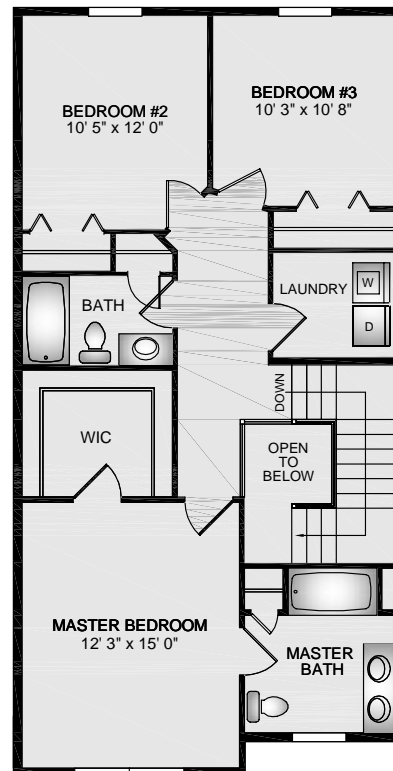

- Approximately 1,658 Finished Square Feet Unit
- Spacious Living Room and Dining Room
- Second Floor Laundry Room
- Large Master Suite with Full Bathroom
- One Car Garage/ Full Basement

First Floor

END UNIT
CONDITION

Second Floor

END UNIT
CONDITION