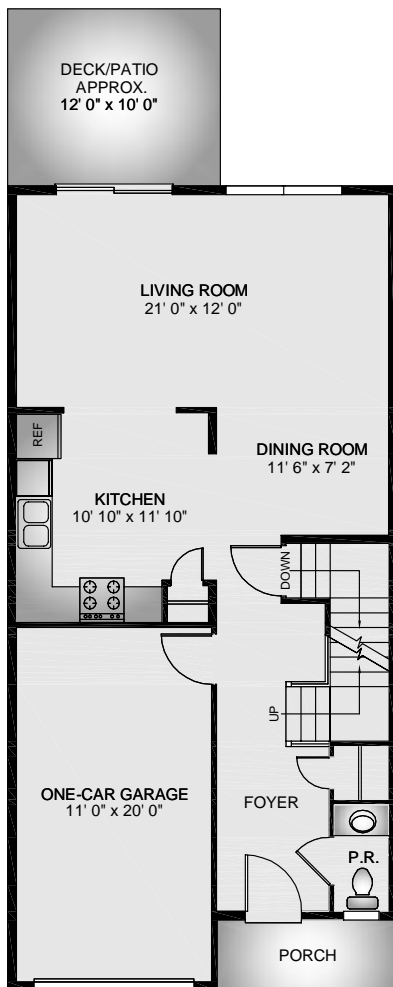

- Approximately 1,658 Finished Square Feet Unit
- Spacious Living Room and Dining Room
- Second Floor Laundry Room
- Large Master Suite with Full Bathroom
- One Car Garage/ Full Basement

First Floor

END UNIT
CONDITION

Second Floor

END UNIT
CONDITION