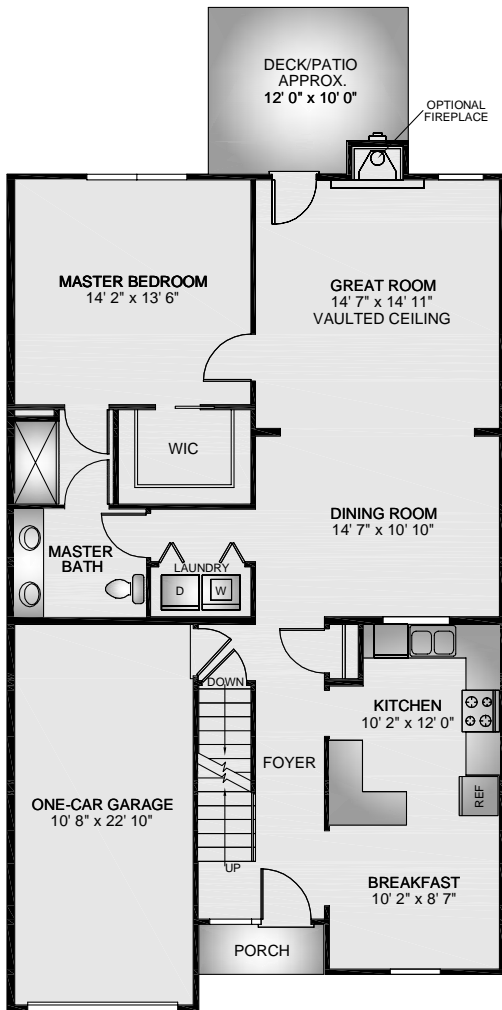

- Approximately 2,127 Finished Square Feet Unit
- Large Dining Room Opens to Great Room
- Vaulted Great Room
- Bright, Open Loft
- One Car Garage/ Full Basement

First Floor

Second Floor