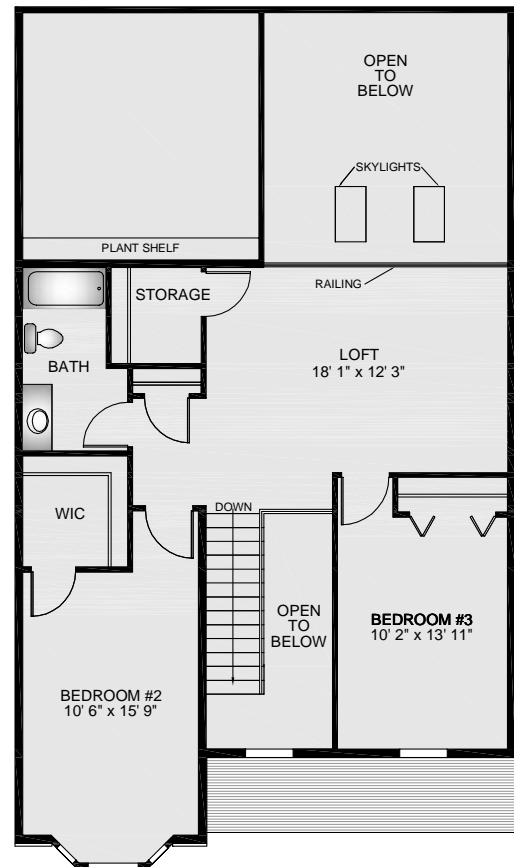

- Approximately 2,127 Finished Square Feet Unit
- Large Dining Room Opens to Great Room
- Vaulted Great Room
- Bright, Open Loft
- One Car Garage/ Full Basement

First Floor

Second Floor